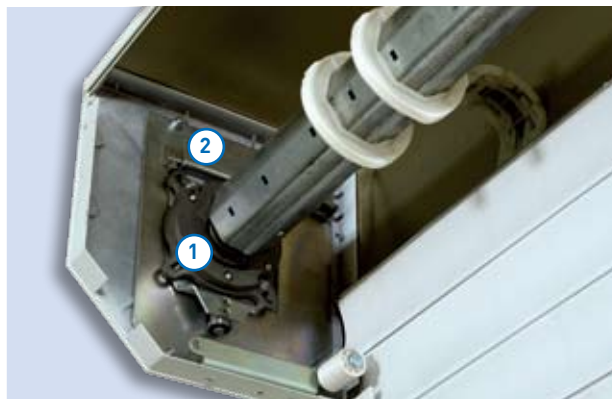

Choice of finishes A white interior finish creates a lighter, cleaner finish to the inside of your garage. Externally your NovoRol Deluxe door can be supplied in either a white or brown polyester powder coated finish or a choice of attractive and hard wearing laminated woodgrain finishes, plus a smooth Golden Oak woodgrain finish. The laminated woodgrain is harder wearing than a normal paint finish, is guaranteed for 10 years and looks great too! (See page 11 for details of your guarantee.)

NovoShield Cover All NovoRol Deluxe doors are provided with an extra important safety feature. The NovoShield cover, finished in white as standard, shields the user from accidental finger entrapment and provides an attractive finish to the door curtain.

Pivo-Glide Behind the NovoShield cover there are special sliding end brackets, enabling your door curtain to be fed straight into the tracks as the door unrolls, thereby reducing noise, wear and scuffing of the door curtain.

Remote controls Two compact, push-button remote controls are provided as standard.

Virtually maintenance free NovoRol Deluxe requires very little maintenance, but an annual low cost service from your local stockist will ensure your door provides many years of untroubled use.

NovoShield removed to show position of
(1) Safety Brake and (2) Pivo-Glide bracket